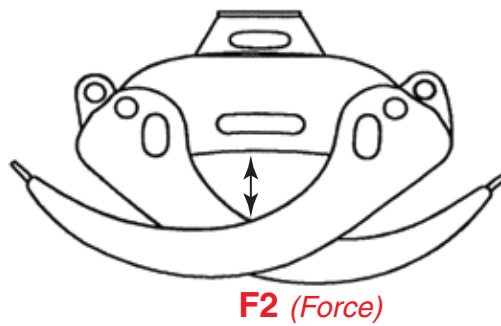

**HEIDEN
INC**

Crane Attachments

Log and Pulp Grapples

90 Series

NEW

***The NEW
Heiden 90 Series
Log & Pulp Grapples***

A tough and reliable grapple for the logging and tree service professional.

- *Jaws made from Weldox 700.*
- *Greaseable bronze bushings throughout.*
- *6 ton Baltrotor rotator standard.*

Heiden Inc.
Phone: 888-682-5779

4624 Expo Drive
Fax: 920-682-3174

Manitowoc, WI 54220
www.heidenco.com

90 Series Log & Pulp Grapples

| | PW58 | PW62 | PW74 |
|-----------------------------|--------|--------|--------|
| A | 32" | 34" | 38.5" |
| B | 34.5" | 36" | 42.5" |
| C | 62" | 66" | 78" |
| D (close) | 3.75" | 4" | 5.25" |
| E | 24.5" | 27" | 29" |
| F (open) | 58.25" | 61.5" | 74" |
| G | 22" | 23" | 25" |
| H | 36" | 37" | 41" |
| I | 31" | 31.5" | 34.25" |
| J | 20" | 20.5" | 23.5" |
| K | 15" | 15" | 18.5" |
| L (width) | 18" | 17.75" | 21.75" |
| M | 14.75" | 15" | 16.5" |
| F1 Grip Force Tip | 4270 | 4159 | 3934 |
| F2 Grip Force Closed | 6294 | 5957 | 6519 |
| CYL. Force | 42525 | 53502 | 44061 |
| Weight (W/O Rotator) | 434 | 556 | 590 |
| Max. working PSI | 3500 | 3500 | 3500 |