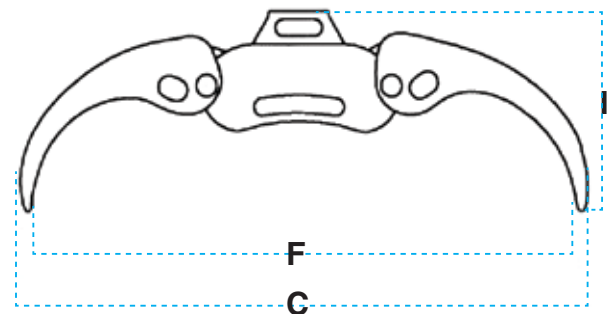

**HEIDEN
INC**

Crane Attachments

Log and Pulp Grapples

90 Series

NEW

***The NEW
Heiden 90 Series
Log & Pulp Grapples***

A tough and reliable grapple for the logging and tree service professional.

- *Jaws made from Weldox 700.*
- *Greaseable bronze bushings throughout.*
- *6 ton Baltrotor rotator standard.*

Heiden Inc.
Phone: 888-682-5779

4624 Expo Drive
Fax: 920-682-3174

Manitowoc, WI 54220
www.heidenco.com

90 Series Log & Pulp Grapples

| | PW58 | PW62 | PW74 |
|-----------------------------|--------|--------|--------|
| A | 32" | 34" | 38.5" |
| B | 34.5" | 36" | 42.5" |
| C | 62" | 66" | 78" |
| D (close) | 3.75" | 4" | 5.25" |
| E | 24.5" | 27" | 29" |
| F (open) | 58.25" | 61.5" | 74" |
| G | 22" | 23" | 25" |
| H | 36" | 37" | 41" |
| I | 31" | 31.5" | 34.25" |
| J | 20" | 20.5" | 23.5" |
| K | 15" | 15" | 18.5" |
| L (width) | 18" | 17.75" | 21.75" |
| M | 14.75" | 15" | 16.5" |
| F1 Grip Force Tip | 4270 | 4159 | 3934 |
| F2 Grip Force Closed | 6294 | 5957 | 6519 |
| CYL. Force | 42525 | 53502 | 44061 |
| Weight (W/O Rotator) | 434 | 556 | 590 |
| Max. working PSI | 3500 | 3500 | 3500 |