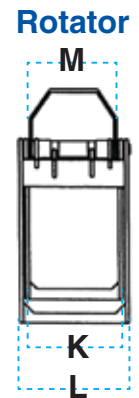

**HEIDEN
INC**

Crane Attachments

Log and Pulp Grapples

90 Series

NEW

***The NEW
Heiden 90 Series
Log & Pulp Grapples***

A tough and reliable grapple for the logging and tree service professional.

- *Jaws made from Weldox 700.*
- *Greaseable bronze bushings throughout.*
- *6 ton Baltrotor rotator standard.*

Heiden Inc.
Phone: 888-682-5779

4624 Expo Drive
Fax: 920-682-3174

Manitowoc, WI 54220
www.heidenco.com

90 Series Log & Pulp Grapples

| | PW58 | PW62 | PW74 |
|-----------------------------|--------|--------|--------|
| A | 32" | 34" | 38.5" |
| B | 34.5" | 36" | 42.5" |
| C | 62" | 66" | 78" |
| D (close) | 3.75" | 4" | 5.25" |
| E | 24.5" | 27" | 29" |
| F (open) | 58.25" | 61.5" | 74" |
| G | 22" | 23" | 25" |
| H | 36" | 37" | 41" |
| I | 31" | 31.5" | 34.25" |
| J | 20" | 20.5" | 23.5" |
| K | 15" | 15" | 18.5" |
| L (width) | 18" | 17.75" | 21.75" |
| M | 14.75" | 15" | 16.5" |
| F1 Grip Force Tip | 4270 | 4159 | 3934 |
| F2 Grip Force Closed | 6294 | 5957 | 6519 |
| CYL. Force | 42525 | 53502 | 44061 |
| Weight (W/O Rotator) | 434 | 556 | 590 |
| Max. working PSI | 3500 | 3500 | 3500 |