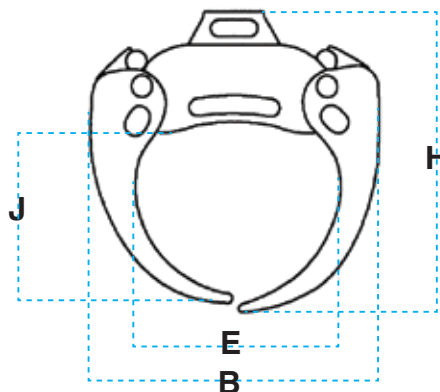

**HEIDEN
INC**

Crane Attachments

Log and Pulp Grapples

90 Series

NEW

***The NEW
Heiden 90 Series
Log & Pulp Grapples***

A tough and reliable grapple for the logging and tree service professional.

- *Jaws made from Weldox 700.*
- *Greaseable bronze bushings throughout.*
- *6 ton Baltrotor rotator standard.*

Heiden Inc.
Phone: 888-682-5779

4624 Expo Drive
Fax: 920-682-3174

Manitowoc, WI 54220
www.heidenco.com

90 Series Log & Pulp Grapples

| | PW58 | PW62 | PW74 |
|-----------------------------|--------|--------|--------|
| A | 32" | 34" | 38.5" |
| B | 34.5" | 36" | 42.5" |
| C | 62" | 66" | 78" |
| D (close) | 3.75" | 4" | 5.25" |
| E | 24.5" | 27" | 29" |
| F (open) | 58.25" | 61.5" | 74" |
| G | 22" | 23" | 25" |
| H | 36" | 37" | 41" |
| I | 31" | 31.5" | 34.25" |
| J | 20" | 20.5" | 23.5" |
| K | 15" | 15" | 18.5" |
| L (width) | 18" | 17.75" | 21.75" |
| M | 14.75" | 15" | 16.5" |
| F1 Grip Force Tip | 4270 | 4159 | 3934 |
| F2 Grip Force Closed | 6294 | 5957 | 6519 |
| CYL. Force | 42525 | 53502 | 44061 |
| Weight (W/O Rotator) | 434 | 556 | 590 |
| Max. working PSI | 3500 | 3500 | 3500 |