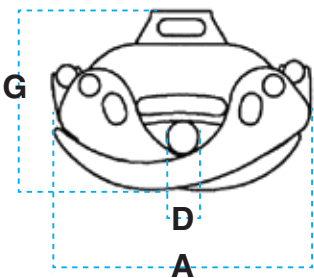

**HEIDEN
INC**

Crane Attachments

Log and Pulp Grapples

90 Series

NEW

***The NEW
Heiden 90 Series
Log & Pulp Grapples***

A tough and reliable grapple for the logging and tree service professional.

- *Jaws made from Weldox 700.*
- *Greaseable bronze bushings throughout.*
- *6 ton Baltrotor rotator standard.*

Heiden Inc.
Phone: 888-682-5779

4624 Expo Drive
Fax: 920-682-3174

Manitowoc, WI 54220
www.heidenco.com

90 Series Log & Pulp Grapples

| | PW58 | PW62 | PW74 |
|-----------------------------|--------|--------|--------|
| A | 32" | 34" | 38.5" |
| B | 34.5" | 36" | 42.5" |
| C | 62" | 66" | 78" |
| D (close) | 3.75" | 4" | 5.25" |
| E | 24.5" | 27" | 29" |
| F (open) | 58.25" | 61.5" | 74" |
| G | 22" | 23" | 25" |
| H | 36" | 37" | 41" |
| I | 31" | 31.5" | 34.25" |
| J | 20" | 20.5" | 23.5" |
| K | 15" | 15" | 18.5" |
| L (width) | 18" | 17.75" | 21.75" |
| M | 14.75" | 15" | 16.5" |
| F1 Grip Force Tip | 4270 | 4159 | 3934 |
| F2 Grip Force Closed | 6294 | 5957 | 6519 |
| CYL. Force | 42525 | 53502 | 44061 |
| Weight (W/O Rotator) | 434 | 556 | 590 |
| Max. working PSI | 3500 | 3500 | 3500 |